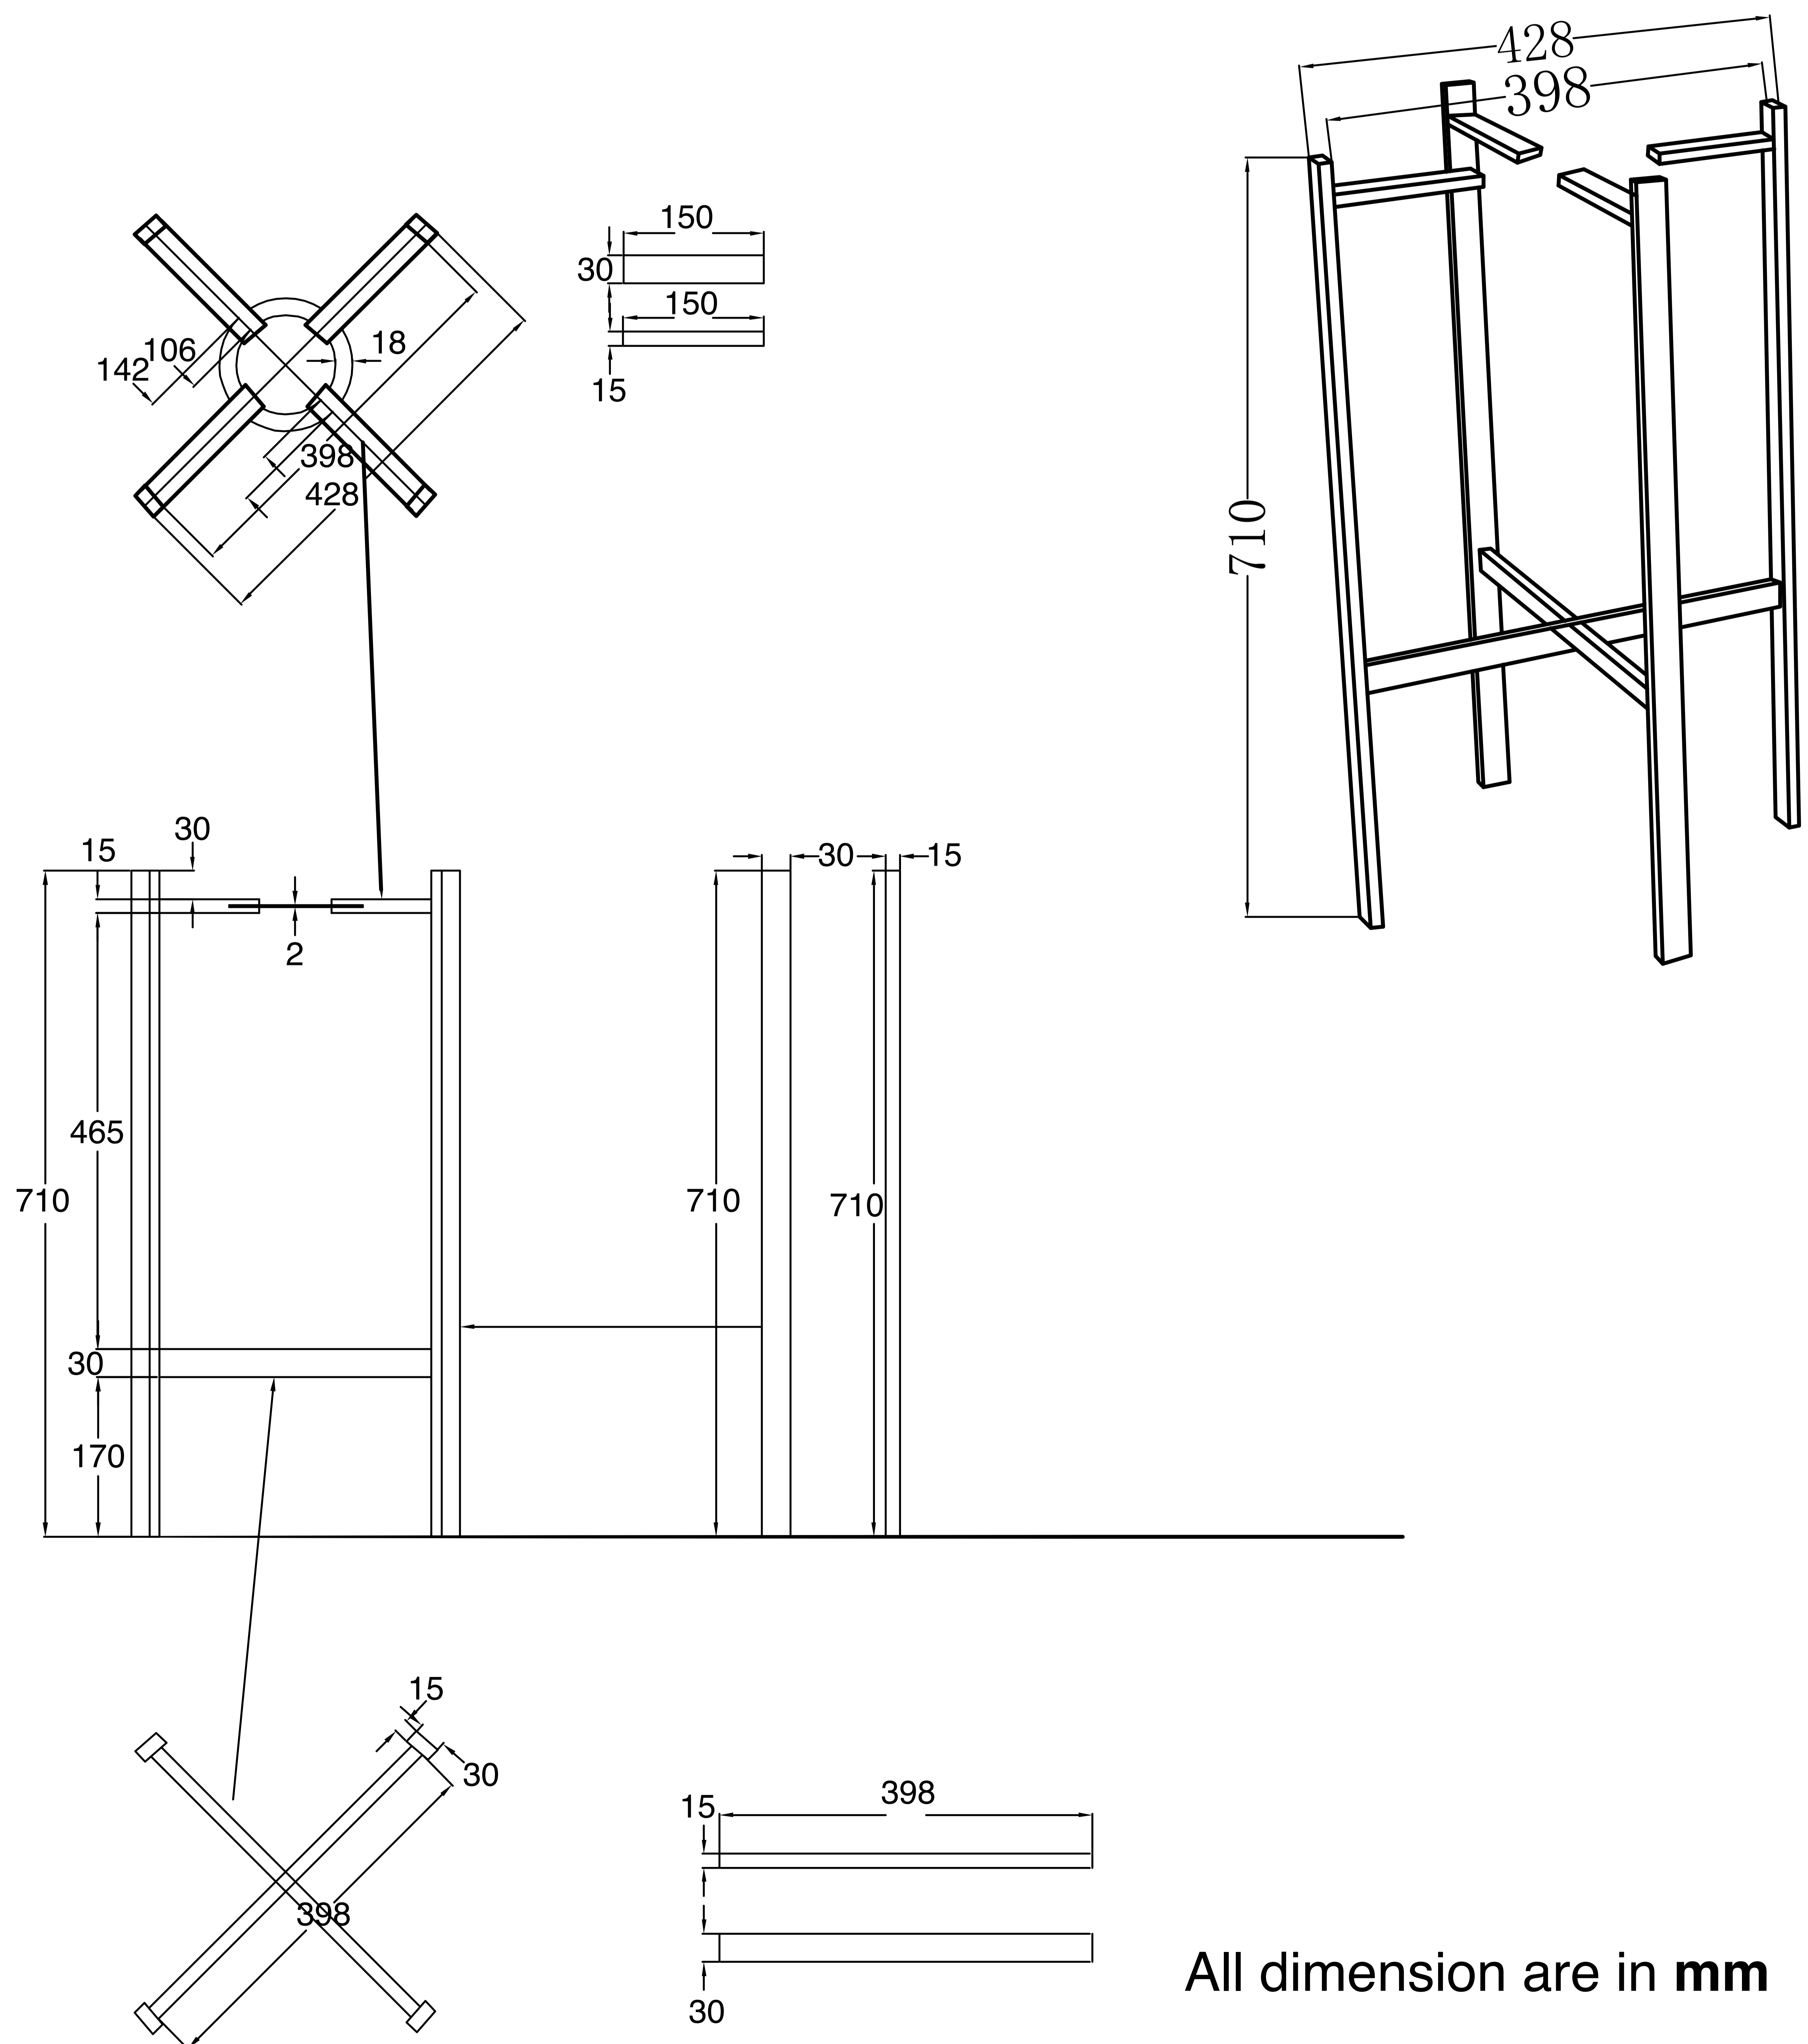

# MS Frame Stand (Round)

Product Code : 7514

## Technical Drawing

All dimension are in **mm**